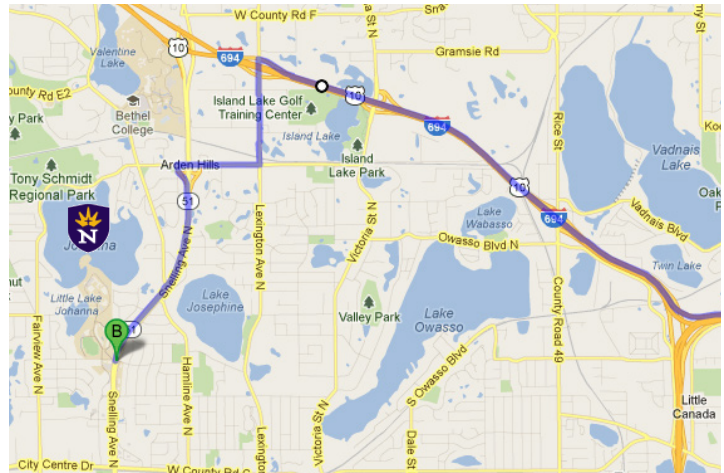

Baptism Map & Directions

University of Northwestern-St. Paul

3003 Snelling Avenue N, Saint Paul, MN 55113

Coming From the Lino Lakes/ White Bear Lake Campuses

Take 35E south (or Hwy 61 South) to 694 West. Take exit 43A for Lexington Ave. Turn left on Lexington Ave (.7 mi). Take a right on County Road E/Lake Johanna Blvd (.5 mi). Take a left on MN-51/Snelling Ave South (1.5 mi). Turn right onto W Lydia Ave. Campus is on the right.

Coming From Anoka/Blaine/ Spring Lake Park Campuses

Take 35W south to exit 25A for County Road D. Turn right onto County Road D (.7 mi). Turn right on Fairview Ave N (.3 mi). Take the first left onto W Lydia Ave (.4 mi). Campus will be on the left.

Coming from Woodbury Campus

Take I-94 West to I-35E North (3.5 mi). Take exit 111B to merge onto MN-36 West toward Minneapolis (3.8 mi). Take the MN-51/Snelling Ave exit going north (1.3 mi). Turn left on W Lydia Ave. Campus is on the right.