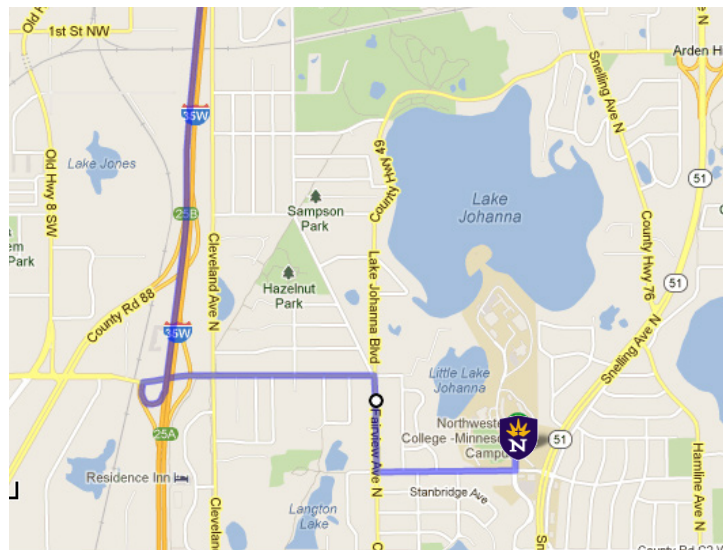

Baptism Map & Directions

University of Northwestern-St. Paul

3003 Snelling Avenue N, Saint Paul, MN 55113

Coming From the Lino Lakes/ White Bear Lake Campuses

Take 35E south (or Hwy 61 South) to 694 West. Take exit 43A for Lexington Ave. Turn left on Lexington Ave (.7 mi). Take a right on County Road E/Lake Johanna Blvd (.5 mi). Take a left on MN-51/Snelling Ave South (1.5 mi). Turn right onto W Lydia Ave. Campus is on the right.

Coming From Anoka/Blaine/ Spring Lake Park Campuses

Take 35W south to exit 25A for County Road D. Turn right onto County Road D (.7 mi). Turn right on Fairview Ave N (.3 mi). Take the first left onto W Lydia Ave (.4 mi). Campus will be on the left.

Coming from Woodbury Campus

Take I-94 West to I-35E North (3.5 mi). Take exit 111B to merge onto MN-36 West toward Minneapolis (3.8 mi). Take the MN-51/Snelling Ave exit going north (1.3 mi). Turn left on W Lydia Ave. Campus is on the right.