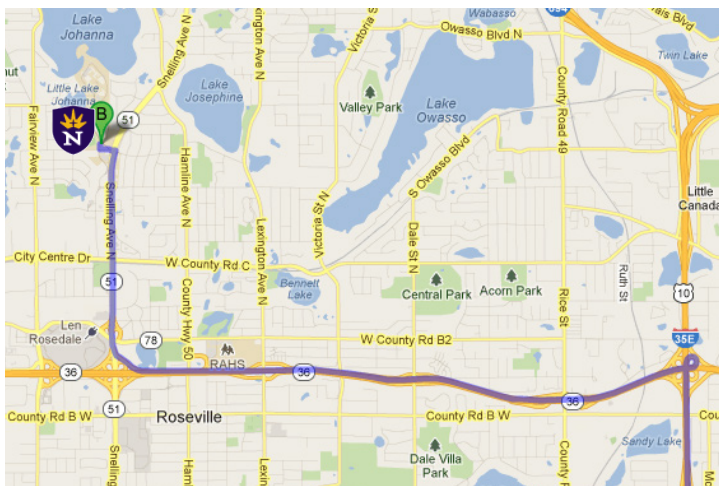

Baptism Map & Directions

University of Northwestern-St. Paul

3003 Snelling Avenue N, Saint Paul, MN 55113

Coming From the Lino Lakes/ White Bear Lake Campuses

Take 35E south (or Hwy 61 South) to 694 West. Take exit 43A for Lexington Ave. Turn left on Lexington Ave (.7 mi). Take a right on County Road E/Lake Johanna Blvd (.5 mi). Take a left on MN-51/Snelling Ave South (1.5 mi). Turn right onto W Lydia Ave. Campus is on the right.

Coming From Anoka/Blaine/ Spring Lake Park Campuses

Take 35W south to exit 25A for County Road D. Turn right onto County Road D (.7 mi). Turn right on Fairview Ave N (.3 mi). Take the first left onto W Lydia Ave (.4 mi). Campus will be on the left.

Coming from Woodbury Campus

Take I-94 West to I-35E North (3.5 mi). Take exit 111B to merge onto MN-36 West toward Minneapolis (3.8 mi). Take the MN-51/Snelling Ave exit going north (1.3 mi). Turn left on W Lydia Ave. Campus is on the right.

Coming from the Wayzata Campus

Get on I-694 East/I-94 East in Maple Grove from Schmidt Lake Rd, Northwest Blvd and Hemlock Ln N (7.1 mi) Follow I-694 East to MN-51/Snelling Ave exit from US-10 East (13.6 mi) Continue onto MN-51 South/Snelling Ave (2 mi) Turn right onto W Lydia Ave. Campus is on the right.