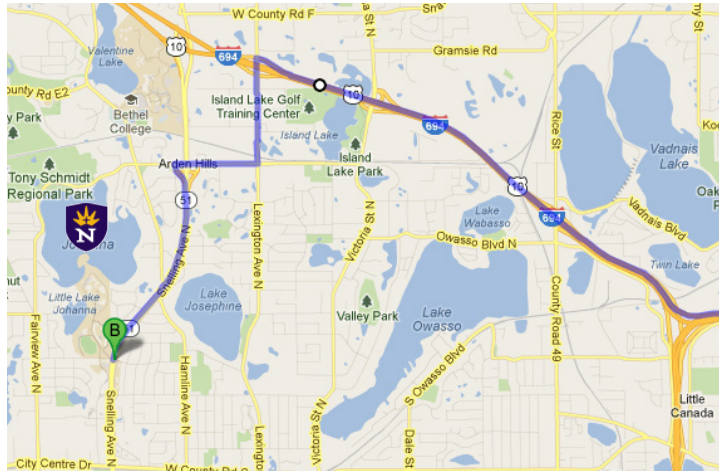

Baptism Map & Directions

University of Northwestern-St. Paul

3003 Snelling Avenue N, Saint Paul, MN 55113

Coming From the Lino Lakes/ White Bear Lake Campuses

Take 35E south (or Hwy 61 South) to 694 West. Take exit 43A for Lexington Ave. Turn left on Lexington Ave (.7 mi). Take a right on County Road E/Lake Johanna Blvd (.5 mi). Take a left on MN-51/Snelling Ave South (1.5 mi). Turn right onto W Lydia Ave. Campus is on the right.

Coming From Anoka/Blaine/ Spring Lake Park Campuses

Take 35W south to exit 25A for County Road D. Turn right onto County Road D (.7 mi). Turn right on Fairview Ave N (.3 mi). Take the first left onto W Lydia Ave (.4 mi). Campus will be on the left.

Coming from Woodbury Campus

Take I-94 West to I-35E North (3.5 mi). Take exit 111B to merge onto MN-36 West toward Minneapolis (3.8 mi). Take the MN-51/Snelling Ave exit going north (1.3 mi). Turn left on W Lydia Ave. Campus is on the right.

Coming from the Wayzata Campus

Get on I-694 East/I-94 East in Maple Grove from Schmidt Lake Rd, Northwest Blvd and Hemlock Ln N (7.1 mi) Follow I-694 East to MN-51/Snelling Ave exit from US-10 East (13.6 mi) Continue onto MN-51 South/Snelling Ave (2 mi) Turn right onto W Lydia Ave. Campus is on the right.