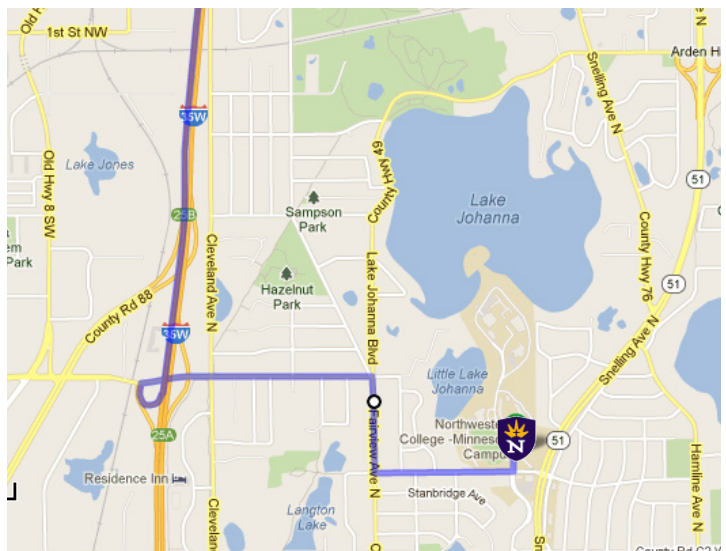

Baptism Map & Directions

University of Northwestern-St. Paul

3003 Snelling Avenue N, Saint Paul, MN 55113

Coming From the Lino Lakes/ White Bear Lake Campuses

Take 35E south (or Hwy 61 South) to 694 West. Take exit 43A for Lexington Ave. Turn left on Lexington Ave (.7 mi). Take a right on County Road E/Lake Johanna Blvd (.5 mi). Take a left on MN-51/Snelling Ave South (1.5 mi). Turn right onto W Lydia Ave. Campus is on the right.

Coming From Anoka/Blaine/ Spring Lake Park Campuses

Take 35W south to exit 25A for County Road D. Turn right onto County Road D (.7 mi). Turn right on Fairview Ave N (.3 mi). Take the first left onto W Lydia Ave (.4 mi). Campus will be on the left.

Coming from Woodbury Campus

Take I-94 West to I-35E North (3.5 mi). Take exit 111B to merge onto MN-36 West toward Minneapolis (3.8 mi). Take the MN-51/Snelling Ave exit going north (1.3 mi). Turn left on W Lydia Ave. Campus is on the right.

Coming from the Wayzata Campus

Get on I-694 East/I-94 East in Maple Grove from Schmidt Lake Rd, Northwest Blvd and Hemlock Ln N (7.1 mi) Follow I-694 East to MN-51/Snelling Ave exit from US-10 East (13.6 mi) Continue onto MN-51 South/Snelling Ave (2 mi) Turn right onto W Lydia Ave. Campus is on the right.