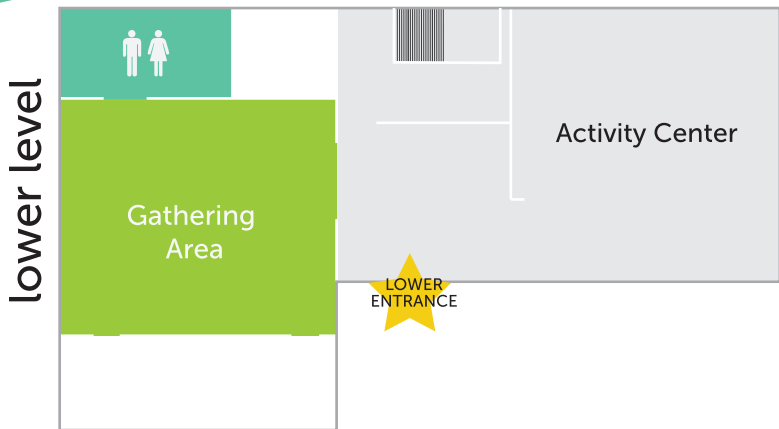

Spring Lake Park Campus Map

Main Lobby

- Cafe 5000
- Information Central
- Beyond Books
- Kids' Check-In
- Restrooms
- Early Childhood Birth-Kindergarten
- Elementary Grades 1-5
- Parent Child Room
- Volunteer Central

The House

- Restrooms
- Gathering Area

The House