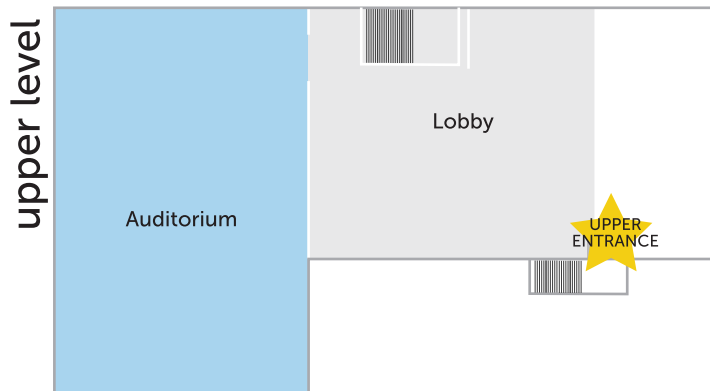

Spring Lake Park Campus Map

Main Lobby

- Cafe 5000
- Information Central
- Beyond Books
- Kids' Check-In
- Restrooms
- Early Childhood Birth-Kindergarten
- Elementary Grades 1-5
- Parent Child Room
- Volunteer Central

The House

- Restrooms
- Gathering Area

The House