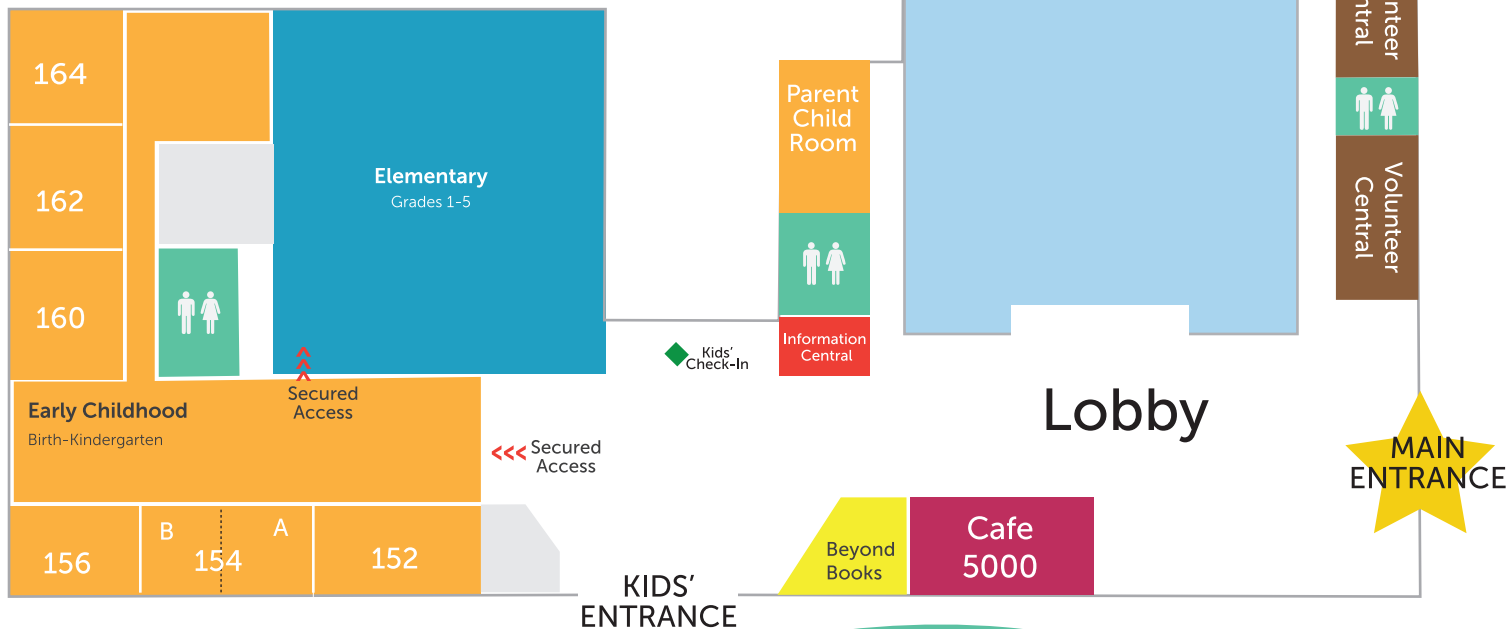

Spring Lake Park Campus Map

Main Lobby

- Cafe 5000
- Information Central
- Beyond Books
- Kids' Check-In
- Restrooms
- Early Childhood Birth-Kindergarten
- Elementary Grades 1-5
- Parent Child Room
- Volunteer Central

The House

- Restrooms
- Gathering Area

The House