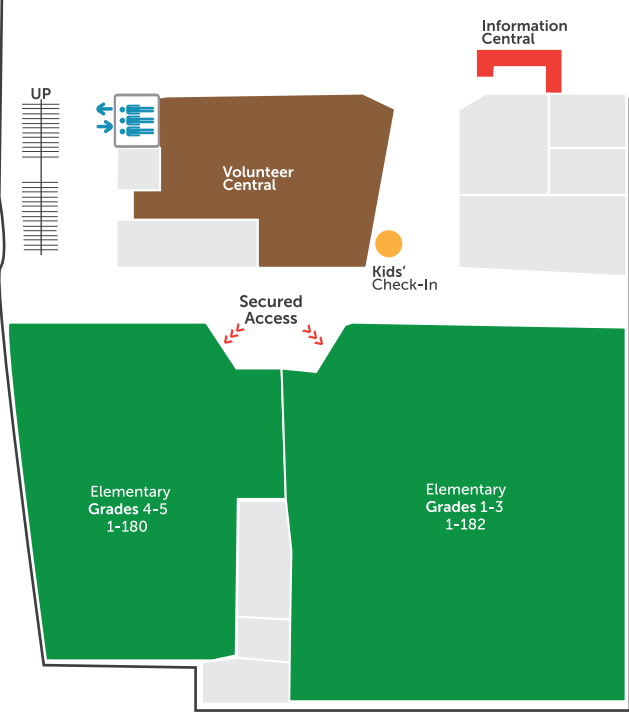

Woodbury Campus Map

Lower Level

- Elementary Grades 1-5
- Kids' Check-in
- Cafe 5000/Express
- Cafe Seating
- Beyond Books
- Elevator
- Volunteer Central
- Restrooms
- Information Central

Upper Level

- Early Childhood Birth-Kindergarten
- Parent/Child Room
- Kids' Check-in
- Cafe Express
- Elevator