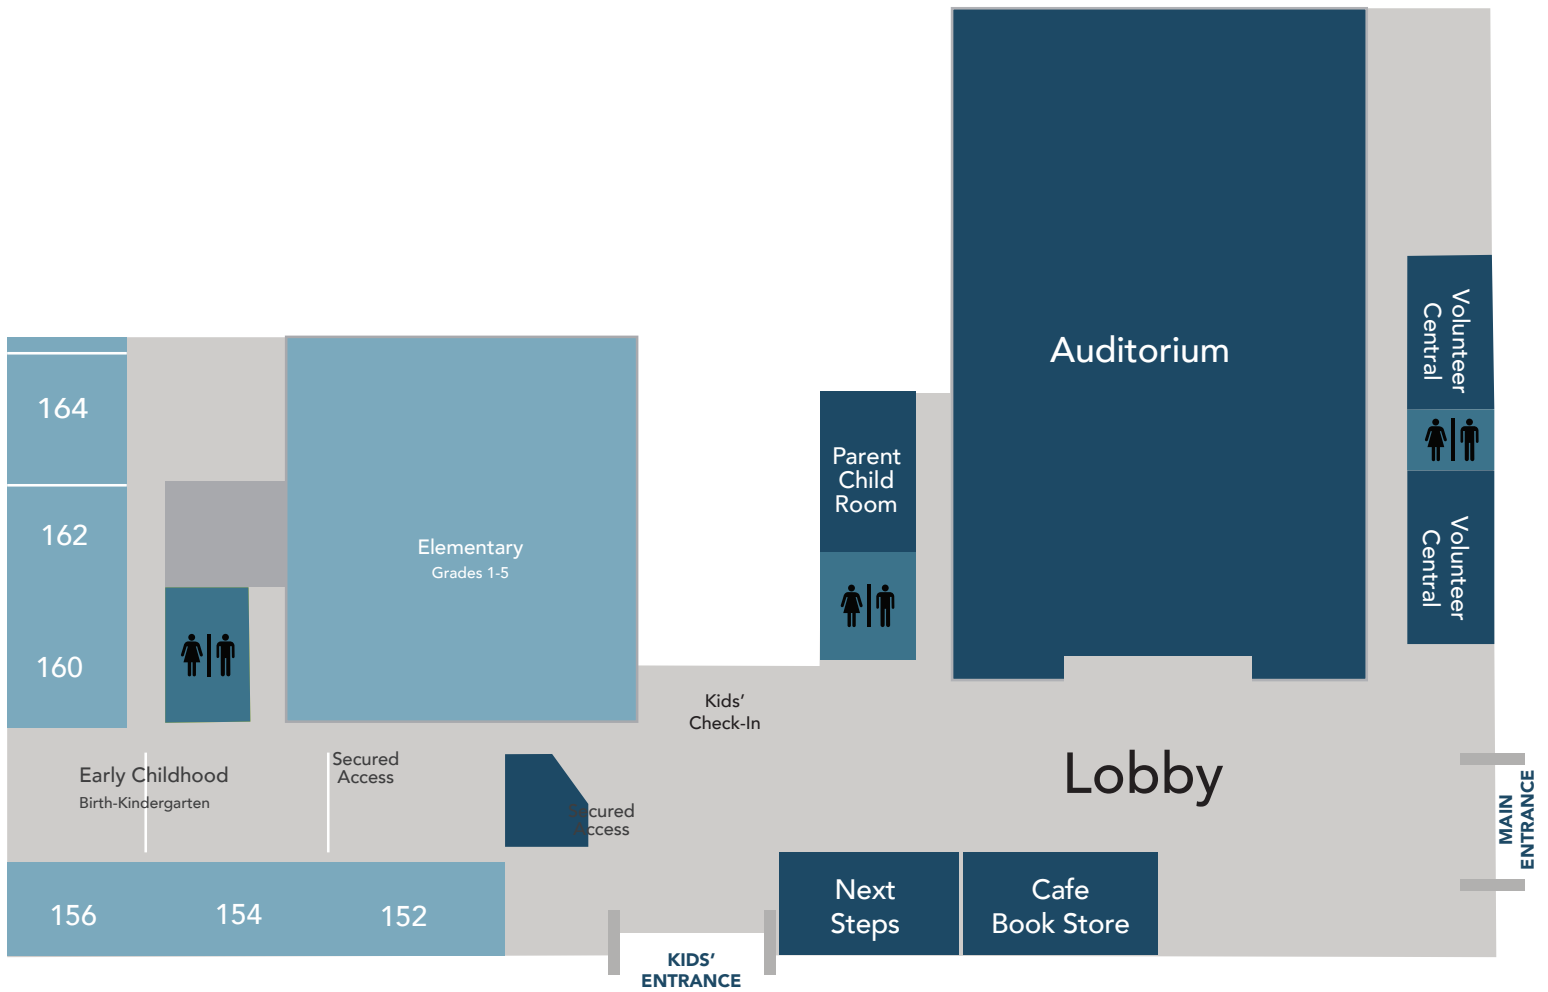

Spring Lake Park Campus Map

The House